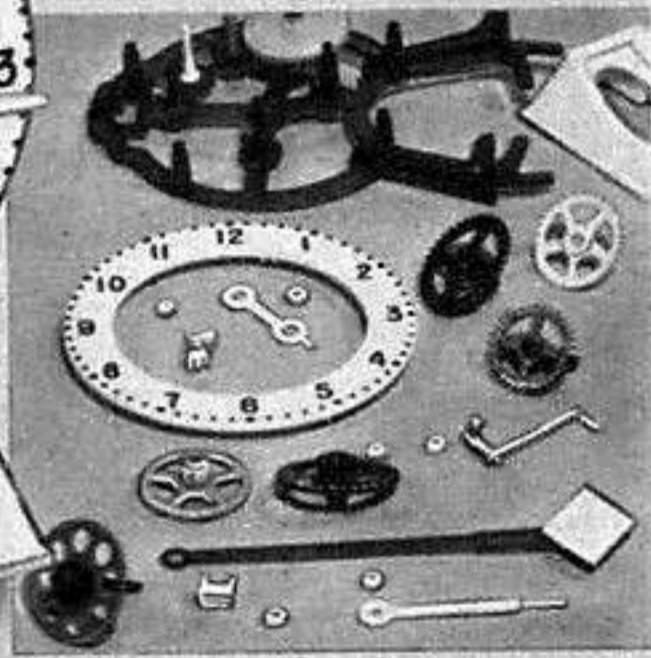

**TIC TOY CLOCK—A TAKE-APART TOY  
—IT ACTUALLY RUNS**

Spring driven—it actually runs as long as 14 hours!

25 parts—simple to take apart, put together!

**TIC TOY CLOCK—ACTUALLY KEEPS TIME**

Attractive multi-colored plastic clock. Spring-driven—runs as long as 14 hours. Has 25 parts which can be taken apart and put together again through color-keyed gear assembly. Teaches manual dexterity, coordination—and it's so much fun! Measures 8 in. wide, 11½ in. high. For ages 5 and up. 87-5005 A 399—Shpg. wt. 3 lbs.....Retail \$5.98

**THE COMICAL ROBOT MAN  
THAT'S LOADS OF FUN... HE'S**

**Yakkity Yob**

Manually operated by two levers in his back!

His hands come together—he actually picks up objects!

**BLEEP  
BLEEP**

His arms move!

His feet move on 4 wheels!

25 parts—simple to take apart, put together!

**TIC TOY CLOCK—ACTUALLY KEEPS TIME**

Attractive multi-colored plastic clock. Spring-driven—runs as long as 14 hours. Has 25 parts which can be taken apart and put together again through color-keyed gear assembly. Teaches manual dexterity, coordination—and it's so much fun! Measures 8 in. wide, 11½ in. high. For ages 5 and up.  
87-5005 A 399—Shpg. wt. 3 lbs.....Retail \$5.98