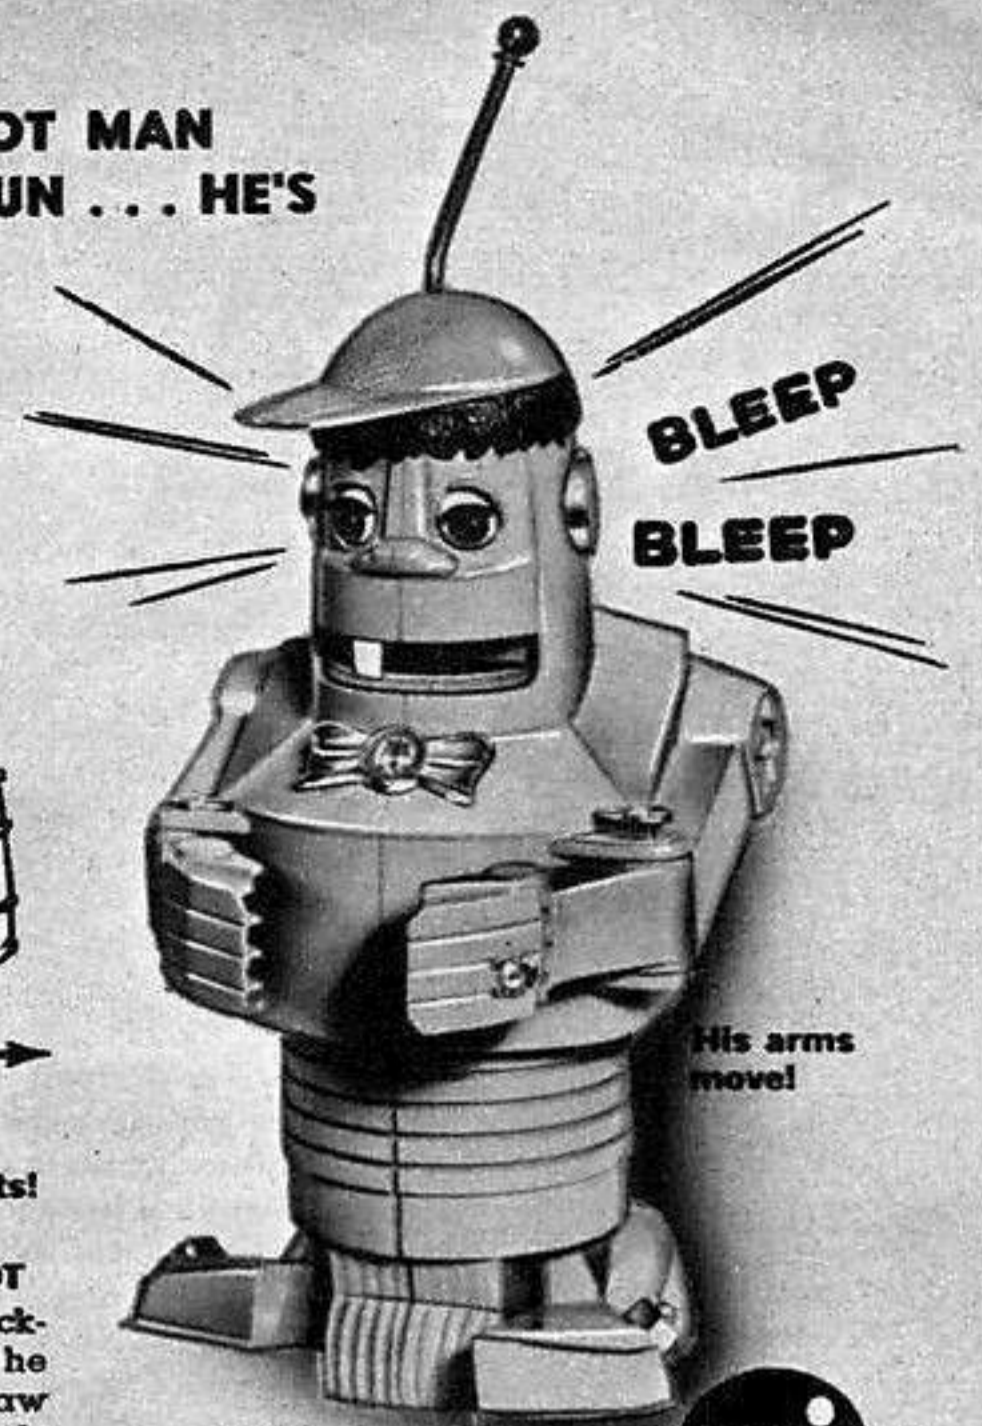

**TIC TOY CLOCK—A TAKE-APART TOY  
—IT ACTUALLY RUNS**

Spring driven—it actually runs as long as 14 hours!

25 parts—simple to take apart, put together!

**TIC TOY CLOCK—ACTUALLY KEEPS TIME**

Attractive multi-colored plastic clock. Spring-driven—runs as long as 14 hours. Has 25 parts which can be taken apart and put together again through color-keyed gear assembly. Teaches manual dexterity, coordination—and it's so much fun! Measures 8 in. wide, 11½ in. high. For ages 5 and up. 87-5005 A 399—Shpg. wt. 3 lbs.....Retail \$5.98

**THE COMICAL ROBOT MAN  
THAT'S LOADS OF FUN... HE'S**

**Yakkity Yob**

Manually operated by two levers in his back!

His hands come together—he actually picks up objects!

**BLEEP  
BLEEP**

His arms move!

His feet move on 4 wheels!