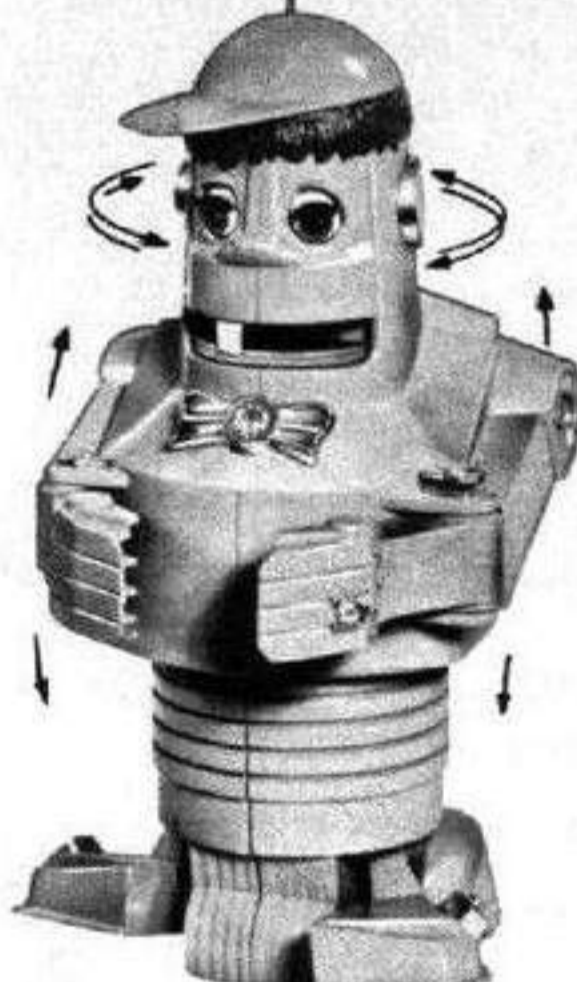

DELUXE
INCL. : TR
FIGURE "1"
PASS, 2 11
RACERS W
MOTORS,
TROL SPEI
PASS SUP
METAL CO
BILLBOARD
& TRACKS
STYRENE,
OUT GLUE
CAN BE TA
4-3448-9
PKD. 4"

**YAKKITY YOB
The Red-Headed ROBOT**

HE BEEPS!
HE WINKS!
HE CLACKS!
HE ROLLS!
HE MOVES!

NEW ELDON YAKKITY YOB. Put your hand in back of this red-headed robot and work the two levers. Make his eyes close and open, jaws move up and down, hands come together and hold things. Rolls on 4 wheels, cap spins, feet move. Hi-impact plastic 13½" tall. 2R212X530 2¼ lbs.....Retail $8.00