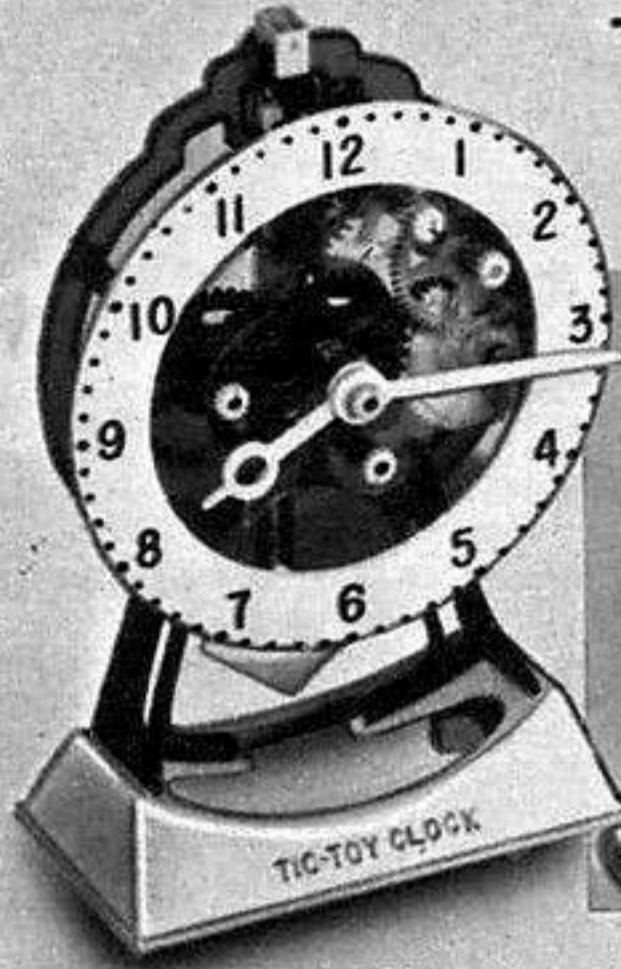

**TIC TOY CLOCK—A TAKE-APART TOY  
—IT ACTUALLY RUNS**

Spring driven—it actually runs as long as 14 hours!

25 parts—simple to take apart, put together!

**TIC TOY CLOCK—ACTUALLY KEEPS TIME**

Attractive multi-colored plastic clock. Spring-driven—runs as long as 14 hours. Has 25 parts which can be taken apart and put together again through color-keyed gear assembly. Teaches manual dexterity, coordination—and it's so much fun! Measures 8 in. wide, 11½ in. high. For ages 5 and up. 87-5005 A 399—Shpg. wt. 3 lbs.....Retail \$5.98

**THE COMICAL ROBOT MAN  
THAT'S LOADS OF FUN... HE'S**

**Yakkity Yob**

Manually operated by two levers in his back!

His hands come together—he actually picks up objects!

**BLEEP  
BLEEP**

His arms move!

His feet move on 4 wheels!