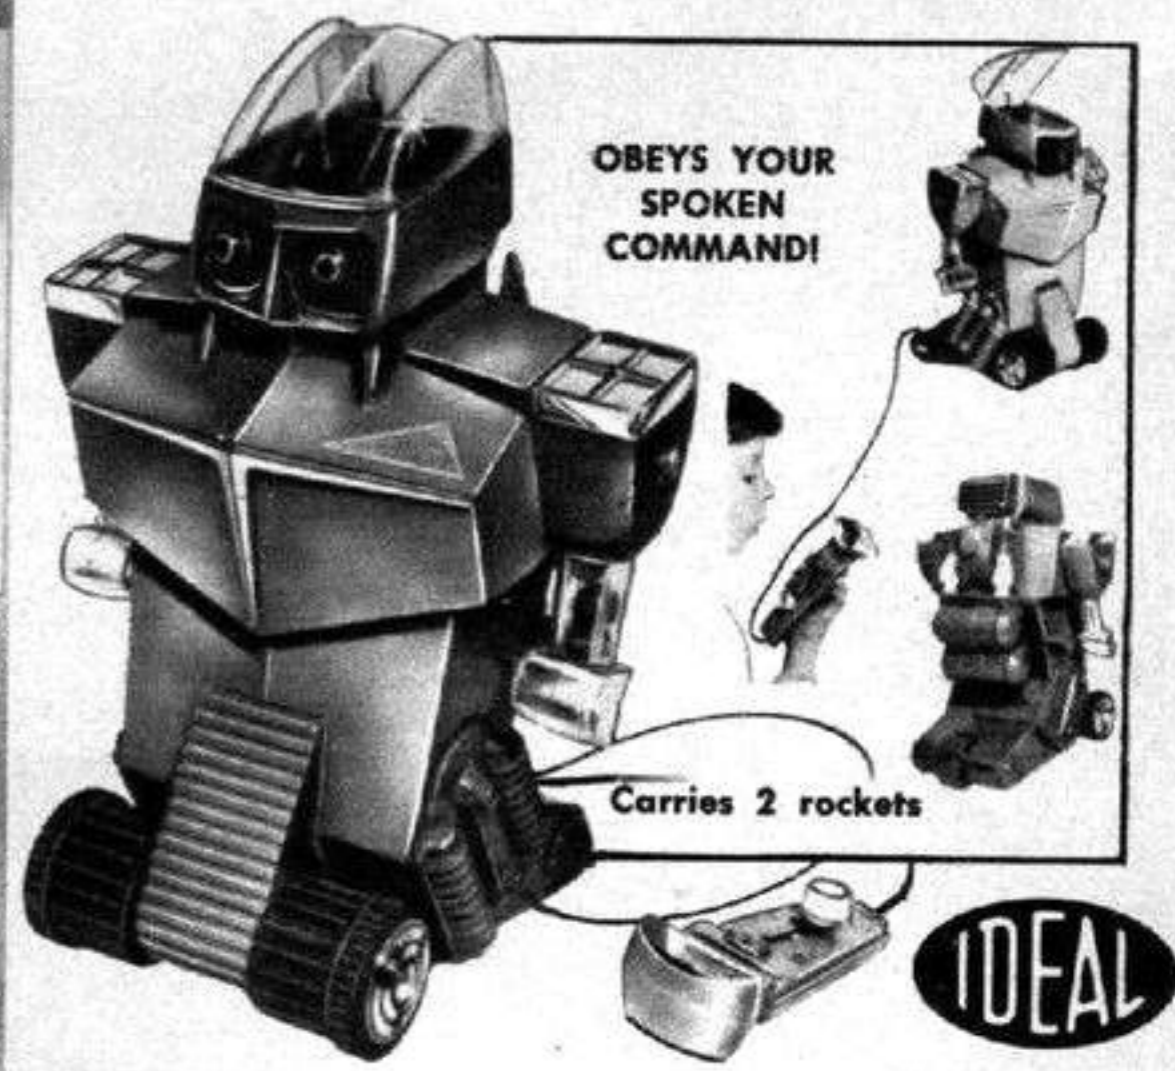

Truck bed rises by hand lever

Car ferry—measures 17 in. long—carries 18 vehicles

Aerial ladder extends 2 ft.—rises, lowers, rotates

GMC 711

**YAKKITY YOB  
The Red-Headed ROBOT**

HE BEEPS!  
HE WINKS!  
HE CLACKS!  
HE ROLLS!  
HE MOVES!

**NEW ELDON YAKKITY YOB.** Put your hand in back of this red-headed robot and work the two levers. Make his eyes close and open, jaws move up and down, hands come together and hold things. Rolls on 4 wheels, cap spins, feet move. Hi-impact plastic 13½" tall.  
2R212X530 2¼ lbs. Retail \$8.00

**IDEAL'S "MR. MACHINE" ROBOT.** Wind the key and away he goes. Visible gears show how he works. Easy for youngsters to take apart and put together. Each piece is numbered for correct reassembly. Spring is safely sealed in container. Colorful plastic. 18" high.  
2R211X797 5 lbs. Retail \$12.00