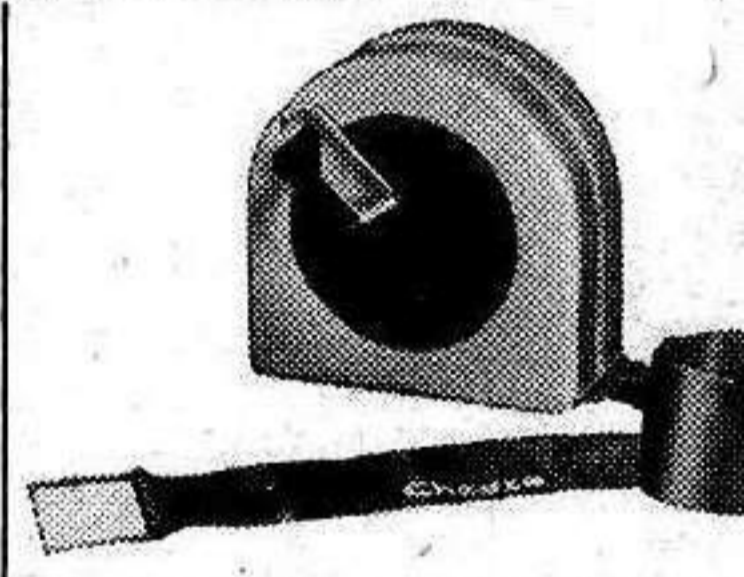

**TIC TOY CLOCK—A TAKE-APART TOY
—IT ACTUALLY RUNS**

Spring driven—it actually runs as long as 14 hours!

25 parts—simple to take apart, put together!

TIC TOY CLOCK—ACTUALLY KEEPS TIME

Attractive multi-colored plastic clock. Spring-driven—runs as long as 14 hours. Has 25 parts which can be taken apart and put together again through color-keyed gear assembly. Teaches manual dexterity, coordination—and it's so much fun! Measures 8 in. wide, 11½ in. high. For ages 5 and up. 87-5005 A 399—Shpg. wt. 3 lbs.....Retail $5.98

**THE COMICAL ROBOT MAN
THAT'S LOADS OF FUN... HE'S**

Yakkity Yob

Manually operated by two levers in his back!

His hands come together—he actually picks up objects!

**BLEEP
BLEEP**

His arms move!

His feet move on 4 wheels!

YAKKITY YOB—THE RED-HEADED ROBOT

So whimsical and funny! He makes a clacking sound as he rolls along. He winks, he walks, even makes a bleeping sound, jaw moves up and down, cap spins around. Made of high-impact blue styrene with metalized trim, red hair, and a gold tooth. 13½ in. tall. 87-4990 A 539—Shpg. wt. 2 lbs...Retail $7.98

SUPPLEE-BIDDLE-STELTZ COMPANY

FACTORY NO. 78. ELDON INDUSTRIES. STOCK SHIPMENTS

A HEAVY
Mixer drum roller raises drum playing trough switch spout for direct charging load. Du 87-4461 A 339—

B HEAVY
A rugged, massive machine for hours of operation. Tailgate charge load. Du 87-4370 A 269—

C TRUCK
Authentic looking stake truck, tow with trailer. Top loading and unloading. Cab unhitches for easy storage. 87-2812 A 339—

D CAR FERRY
Ferry carries 11 tons, convertible wheels. Ferry floats on fore and aft—slip deck. Four lifebuoys. 87-4511 A 200—

E AERIAL
Detailed aerial position—rotates and operated. Authentic men. Red with 81-1232 A 200—

YAKKITY YOB