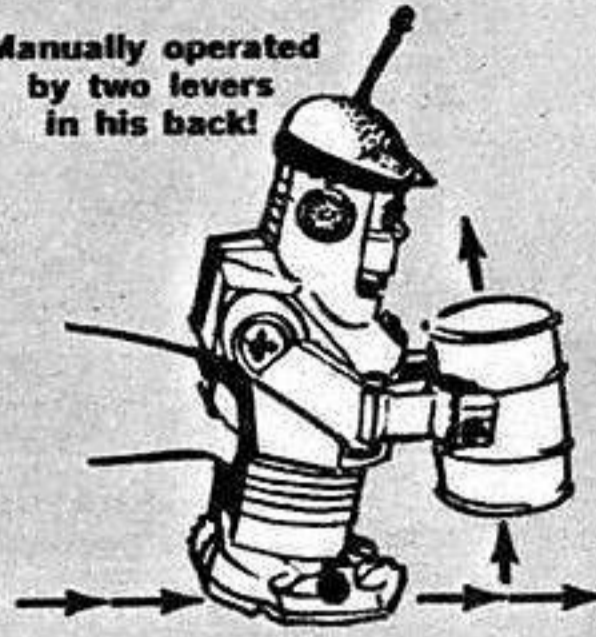

25 parts—simple to take apart, put together!

**TIC TOY CLOCK—ACTUALLY KEEPS TIME**

Attractive multi-colored plastic clock. Spring-driven—runs as long as 14 hours. Has 25 parts which can be taken apart and put together again through color-keyed gear assembly. Teaches manual dexterity, coordination—and it's so much fun! Measures 8 in. wide, 11½ in. high. For ages 5 and up.  
87-5005 A 399—Shpg. wt. 3 lbs.....Retail \$5.98

**THE COMICAL ROBOT MAN  
THAT'S LOADS OF FUN ... HE'S**

**Yakkity Yob**

Manually operated by two levers in his back!

His hands come together—he actually picks up objects!

**BLEEP  
BLEEP**

His arms move!

His feet move on 4 wheels!