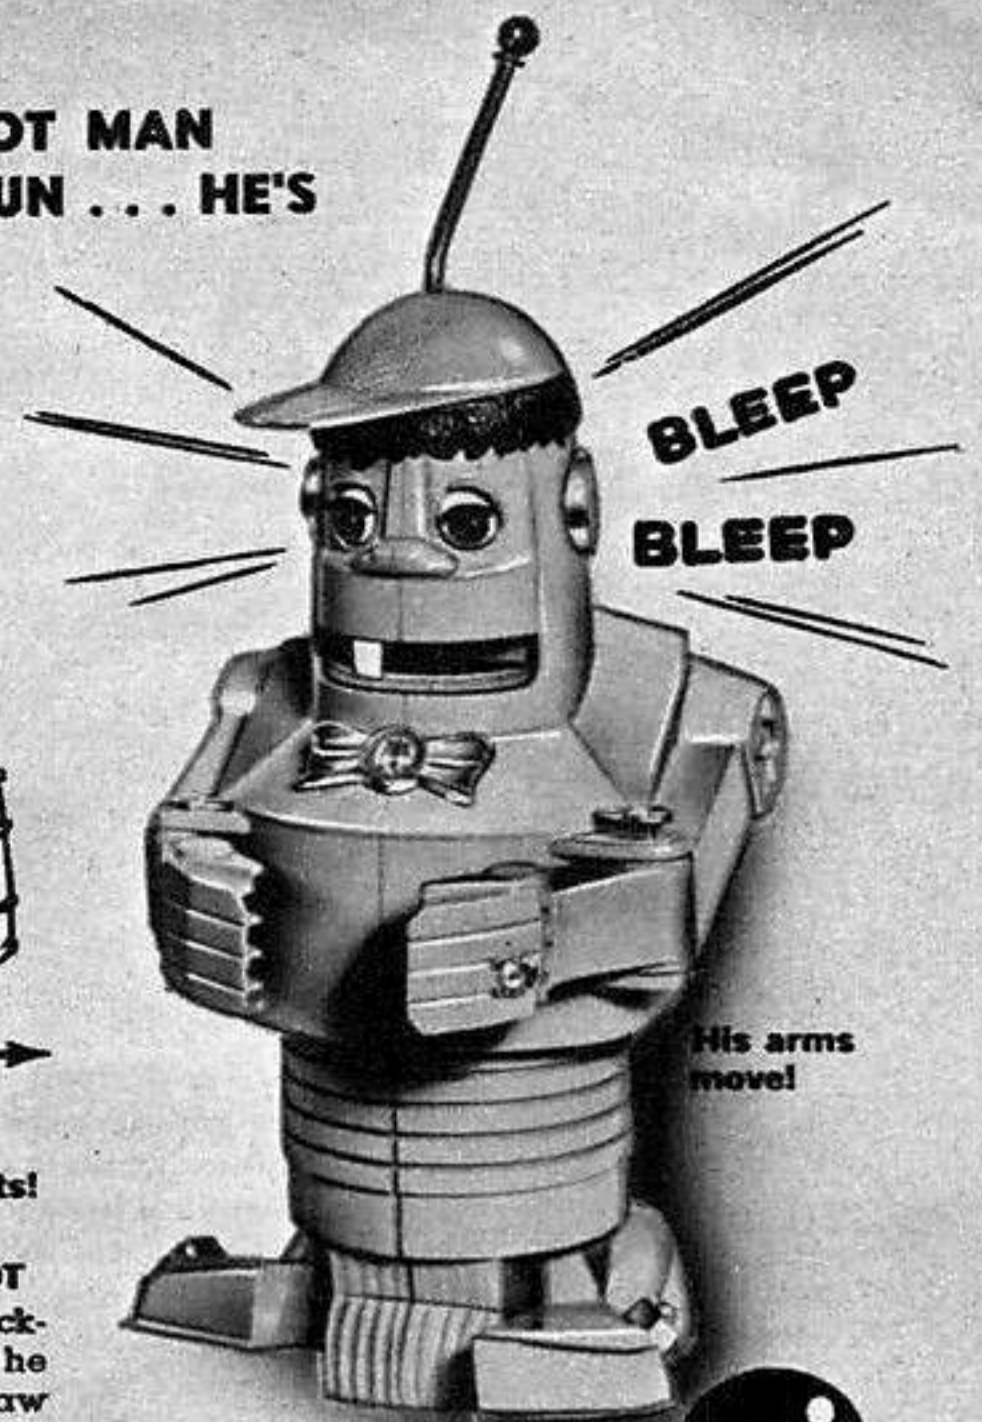

25 parts—simple to take apart, put together!

**TIC TOY CLOCK—ACTUALLY KEEPS TIME**

Attractive multi-colored plastic clock. Spring-driven—runs as long as 14 hours. Has 25 parts which can be taken apart and put together again through color-keyed gear assembly. Teaches manual dexterity, coordination—and it's so much fun! Measures 8 in. wide, 11½ in. high. For ages 5 and up.  
87-5005 A 399—Shpg. wt. 3 lbs.....Retail \$5.98

**THE COMICAL ROBOT MAN  
THAT'S LOADS OF FUN ... HE'S**

**Yakkity Yob**

Manually operated by two levers in his back!

His hands come together—he actually picks up objects!

**BLEEP  
BLEEP**

His arms move!

His feet move on 4 wheels!