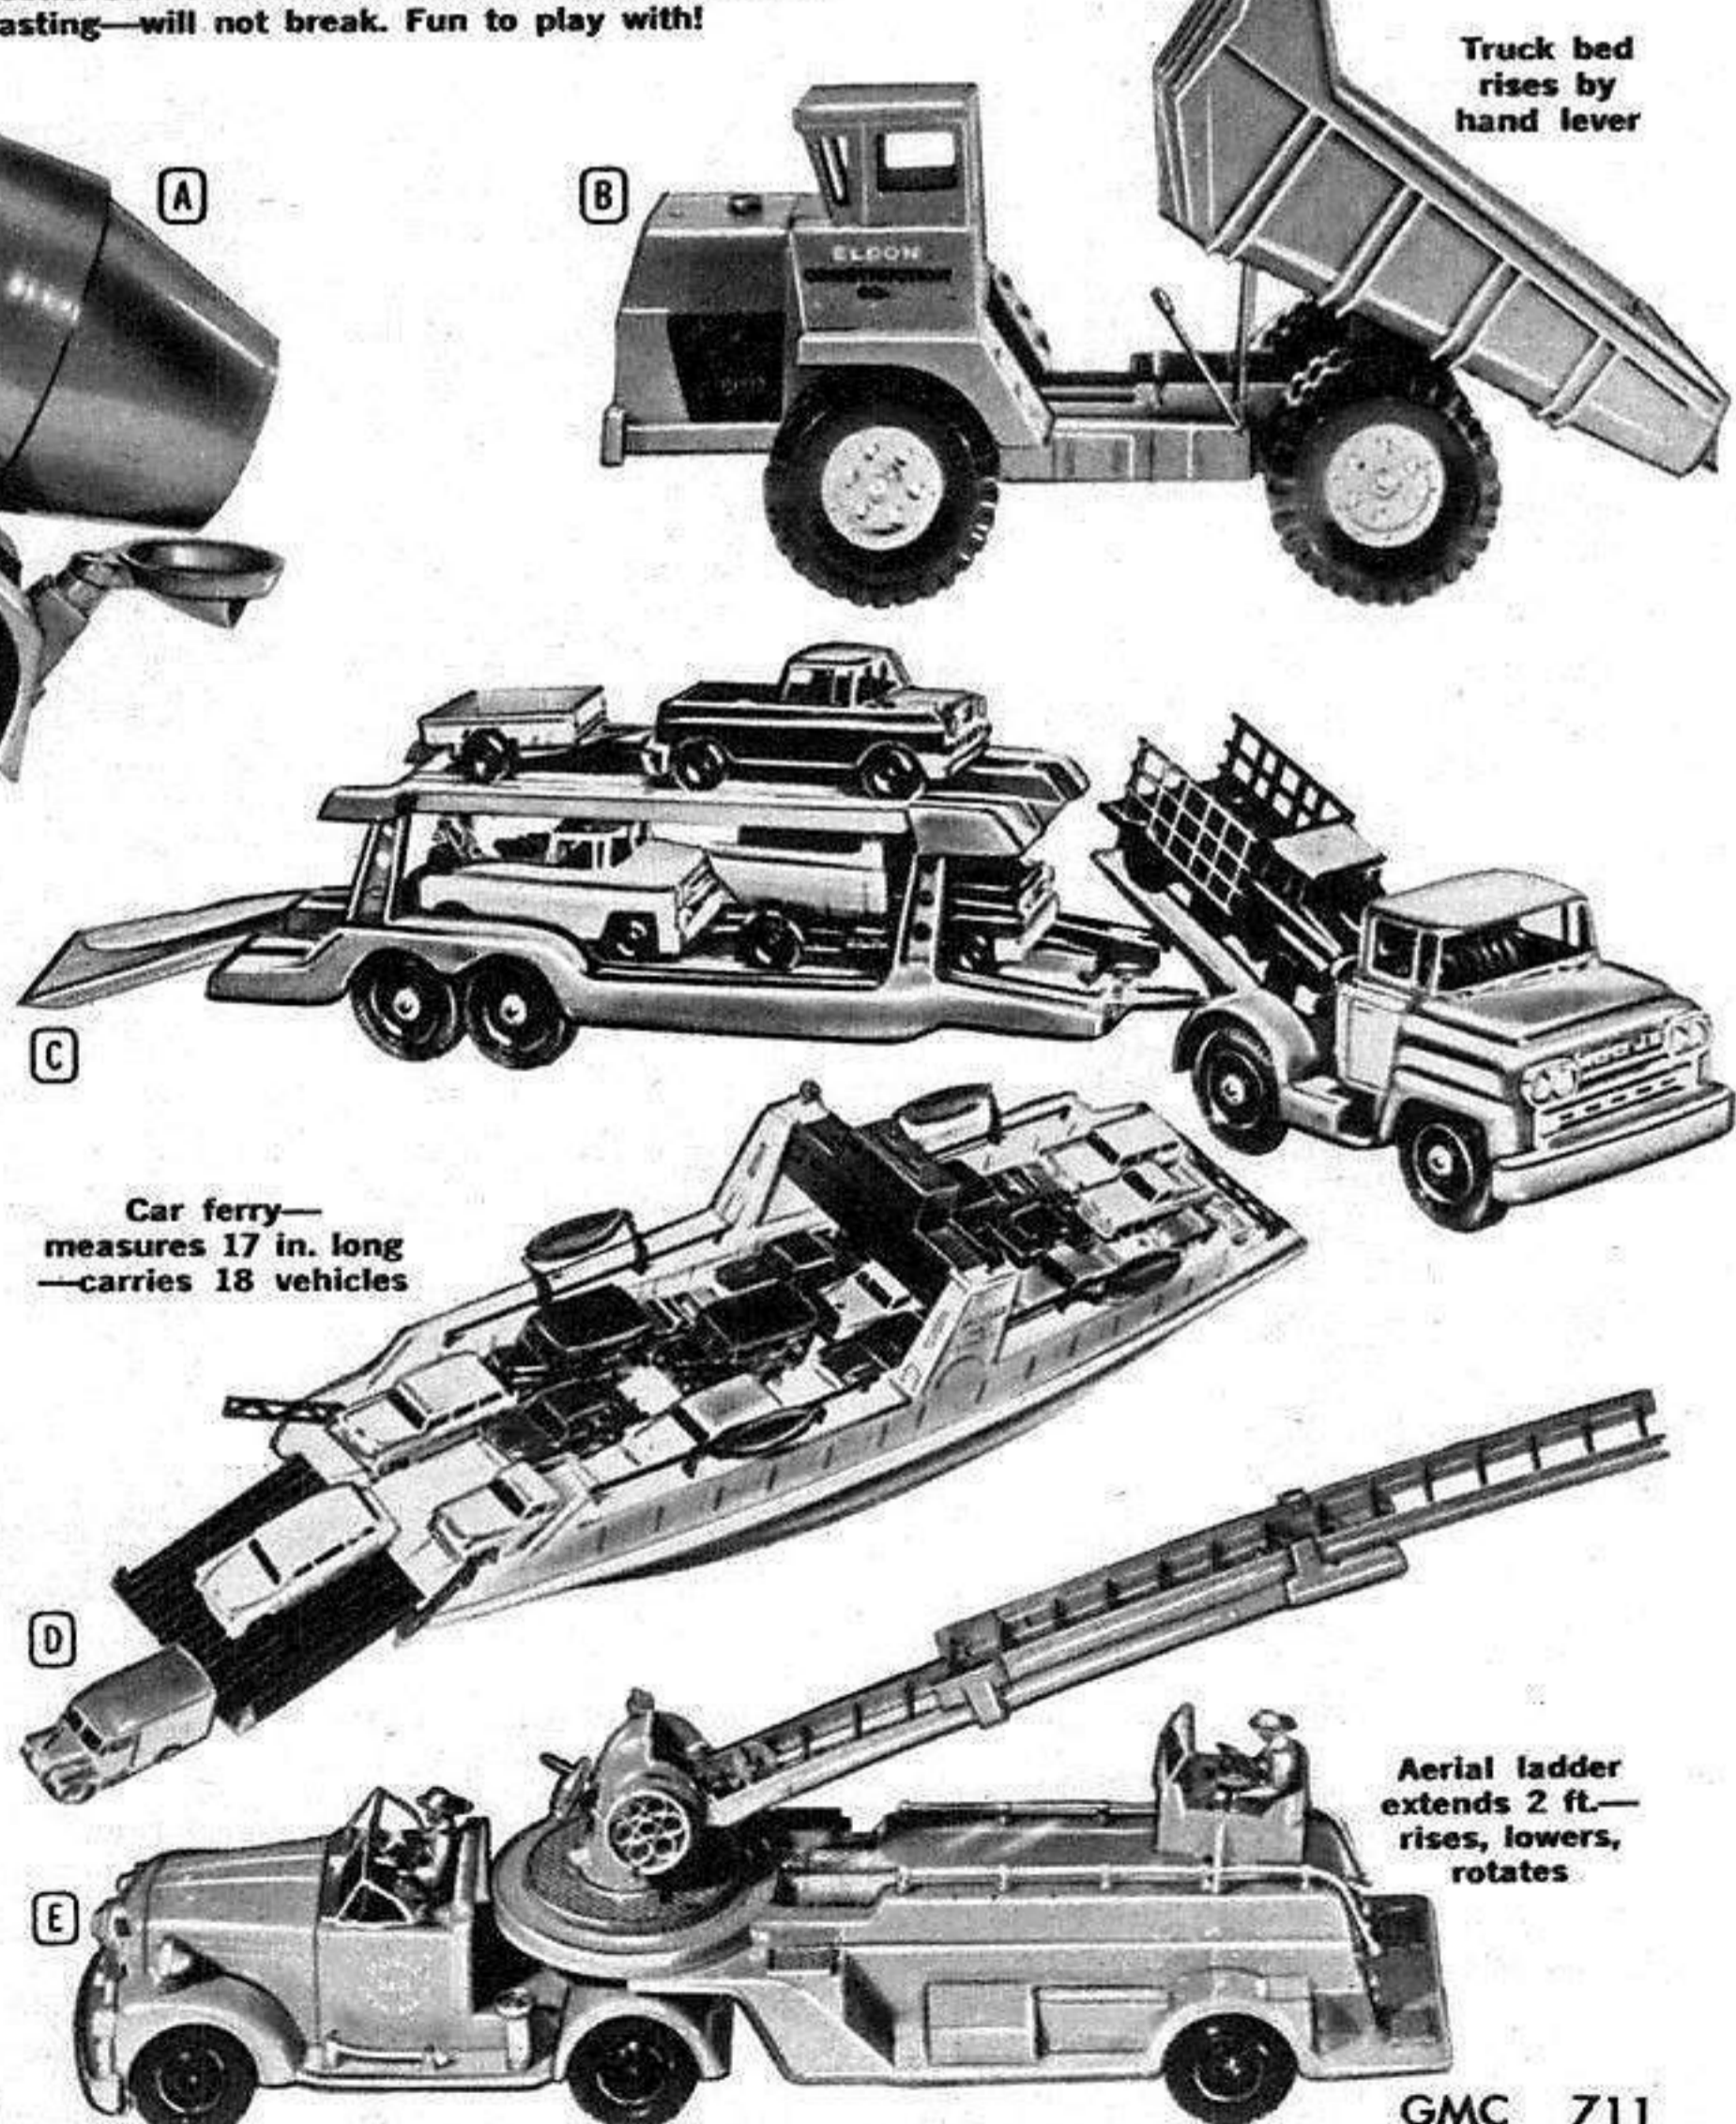

Truck bed rises by hand lever

Car ferry—measures 17 in. long—carries 18 vehicles

Aerial ladder extends 2 ft.—rises, lowers, rotates

GMC 711