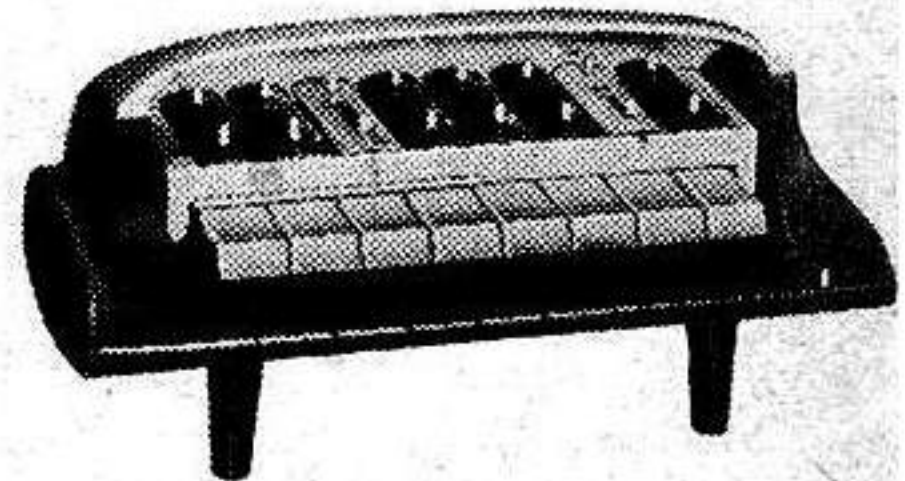

TAKE APART PIANO

REALLY PLAYS & CAN BE TAKEN APART. HAS 8 NUMBERED & COLORED TONE BARS. DEVELOPES COORDINATION & DEXTERITY. TOP PLATFORM SOUNDING BARS & KEYS COME OFF & CAN BE REPLACED. SAFE, NON-TOXIC, UNBREAKABLE POLY. INCL.: PLAY-BY-NUMBER MUSIC BOOK.
4-2853-9300 3350EA210S
PKD. 6 TO CTN. 8 1/2 LBS.