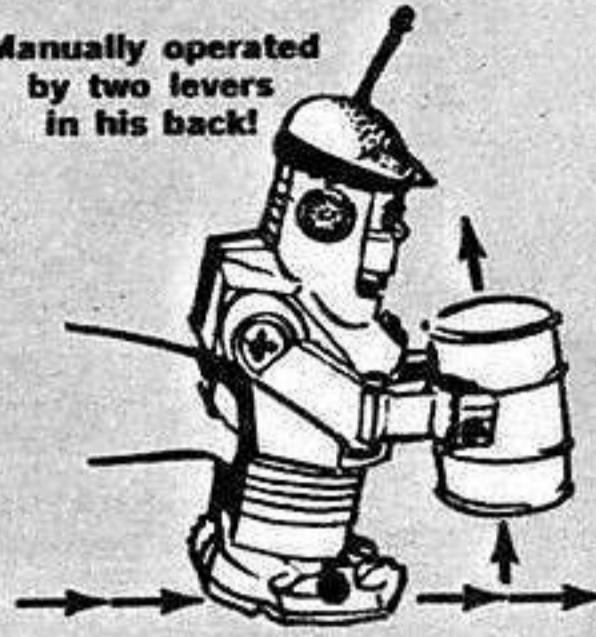

**TIC TOY CLOCK—A TAKE-APART TOY  
—IT ACTUALLY RUNS**

Spring driven—it actually runs as long as 14 hours!

25 parts—simple to take apart, put together!

**TIC TOY CLOCK—ACTUALLY KEEPS TIME**

Attractive multi-colored plastic clock. Spring-driven—runs as long as 14 hours. Has 25 parts which can be taken apart and put together again through color-keyed gear assembly. Teaches manual dexterity, coordination—and it's so much fun! Measures 8 in. wide, 11½ in. high. For ages 5 and up. 87-5005 A 399—Shpg. wt. 3 lbs.....Retail \$5.98

**THE COMICAL ROBOT MAN  
THAT'S LOADS OF FUN... HE'S**

**Yakkity Yob**

Manually operated by two levers in his back!

His hands come together—he actually picks up objects!

**BLEEP  
BLEEP**

His arms move!

His feet move on 4 wheels!