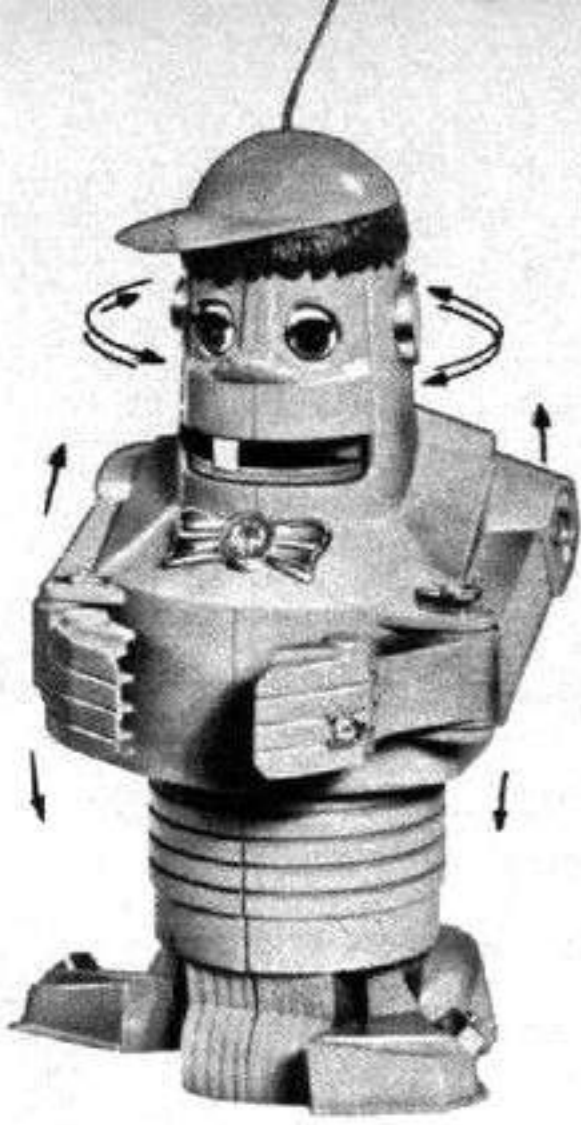

**YAKKITY YOB
The Red-Headed ROBOT**

HE BEEPS!
HE WINKS!
HE CLACKS!
HE ROLLS!
HE MOVES!

NEW ELDON YAKKITY YOB. Put your hand in back of this red-headed robot and work the two levers. Make his eyes close and open, jaws move up and down, hands come together and hold things. Rolls on 4 wheels, cap spins, feet move. Hi-impact plastic 13½" tall.
2R212X530 2¼ lbs. Retail $8.00